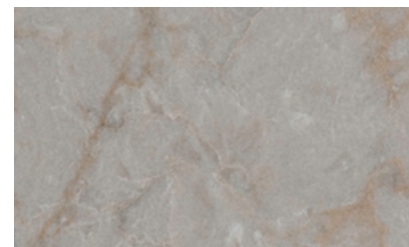

### GLENCOE (Q4077)

Choose Glencoe for warmer undertones, a creamy white background, and sweeping golden tones throughout the slightly translucent slab.

### MARATHI MARBLE (Q4078)

Marathi Marble is a cooler interpretation of Taj Mahal quartzite. This design offers a taupe background, slight translucency, and thin white veins.

Meet Glencoe and Marathi Marble from Wilsonart<sup>®</sup> Quartz, our "Taj Mahal" options that have it all. Wilsonart has captured the natural beauty of Taj Mahal quartzite and made it perform better.