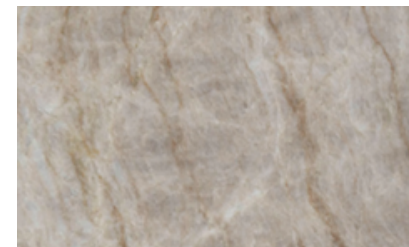

TAJ MAHAL QUARTZITE
(FROM BRAZIL)

fessenden hall inc.

1050 Sherman Ave
Pennsauken NJ 08110
800-220-2233

fessenden hall of Pa., inc.

3021 Industry Dr
Lancaster PA 17603
800-220-3157

fessenden hall of Del.

1037 Fowler Ct Tudor Ind Pk.
Dover DE 19901
800-220-6681

fessenden hall inc.

1 Fairfield Place
West Caldwell NJ 07006
800-220-2233