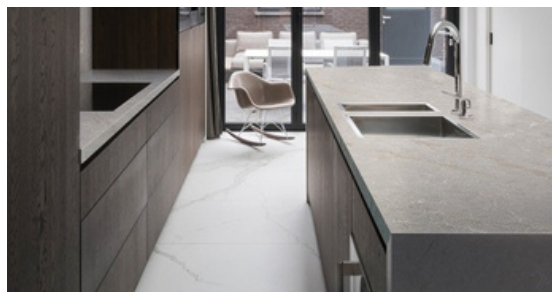

MARATHI MARBLE (Q4078)

Marathi Marble is a cooler interpretation of Taj Mahal quartzite. This design offers a taupe background, slight translucency, and thin white veins.

Meet Glencoe and Marathi Marble from Wilsonart® Quartz, our "Taj Mahal" options that have it all. Wilsonart has captured the natural beauty of Taj Mahal quartzite and made it perform better.