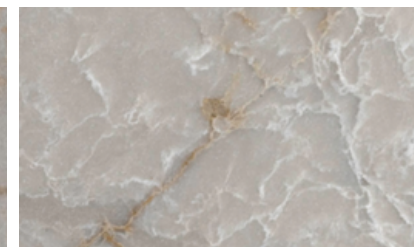

MARATHI MARBLE (Q4078)